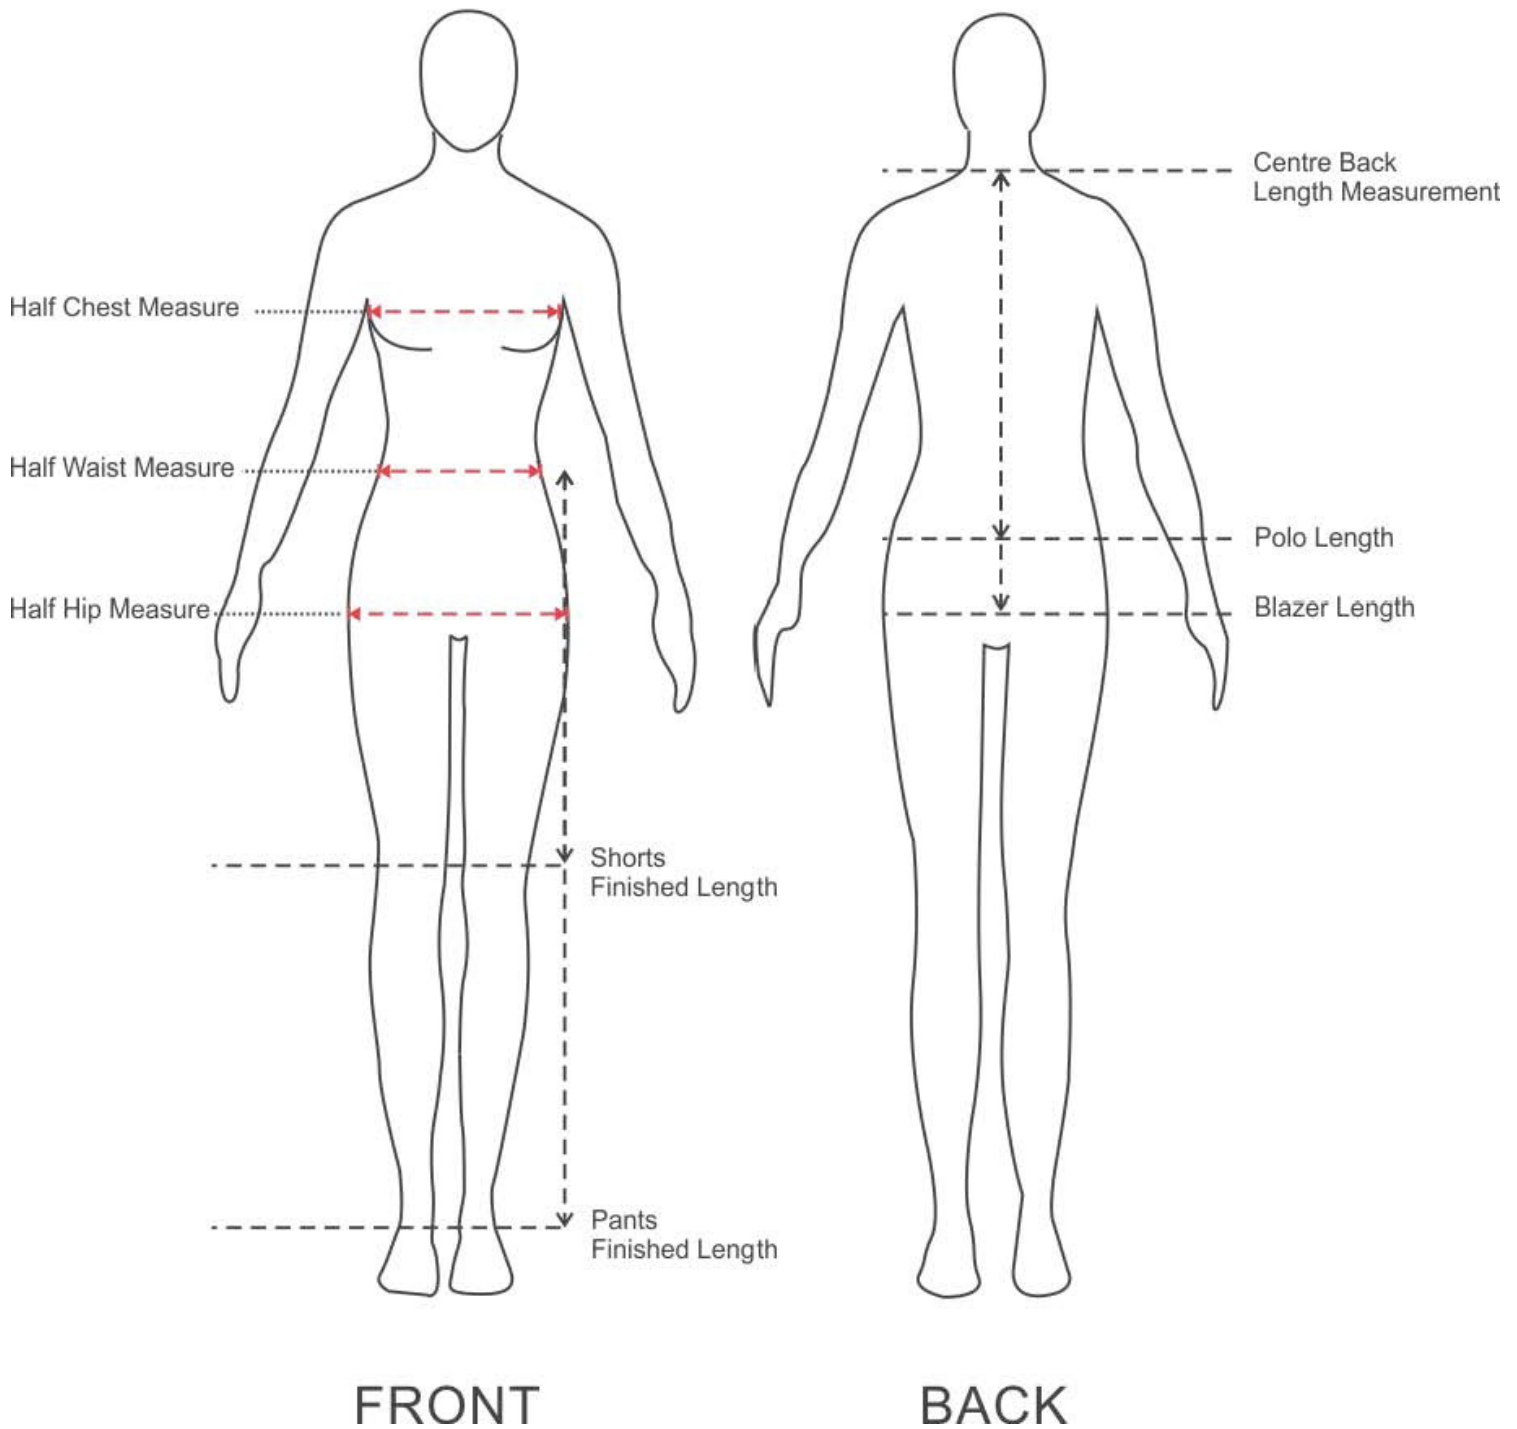

Devon Clothing

How to Measure to fit your Uniform

STAR OF THE SEA SCHOOL SIZE GUIDE - GIRLS

The following guide has been put together to help you select the right size.
Please be aware that these measurements are the garment measurements - not the size of your child.
All measurements are in centimetres. Some measurements are in half lengths as noted

GIRLS SHIRTS	SIZE		4	6	8	10	12	14	16
	1/2 CHEST		30	32.5	35	37.5	40	42.5	45
DRESSES	SIZE - YOUTH	2	4	6	8	10	12	14	16
	1/2 CHEST	35.5	38	40.5	43.0	45.5	48.0	50.5	53
	1/2 WAIST	33.5	36	38.5	41.0	43.5	46.0	48.5	51
	LENGTH	73	75	77	81	91	98	107	116
SKIRTS	SIZE		4	6	8	10	12	14	
	1/2 WAIST		31.5	32.5	34	35.5	37	38.5	
	LENGTH		40	43	47	50	53	55	
PINAFORES	SIZE		4	6	8	10	12	14	
	1/2 WAIST		31.5	32.5	34	35.5	37	38.5	
	LENGTH		69	73	78	82	86	89	
SPORT SHORT	SIZE		4	6	8	10	12	14	S
	1/2 WAIST		39	41	43	45	47	49	50
	LENGTH		37	39	40	44	48	52	52
POLO	SIZE	2	4	6	8	10	12	14	S
	1/2 CHEST	35	36	38.5	41	43.5	46	48.5	51
	LENGTH	48	52	55.5	59	62.5	66	70	73
TRACK PANT	SIZE		4	6	8	10	12	14	S
	1/2 WAIST		39	41	43	45.0	47	49.0	51
	LENGTH		71	77	85	95	98	104	105
TRACK JACKET	SIZE		4	6	8	10	12	14	S
	1/2 CHEST		38	40.5	43	45.5	48	50.5	53
	LENGTH		49	51	54	56	58	60	62

STAR OF THE SEA SCHOOL SIZE GUIDE - BOYS

The following guide has been put together to help you select the right size.

Please be aware that these measurements are the garment measurements - not the size of your child.