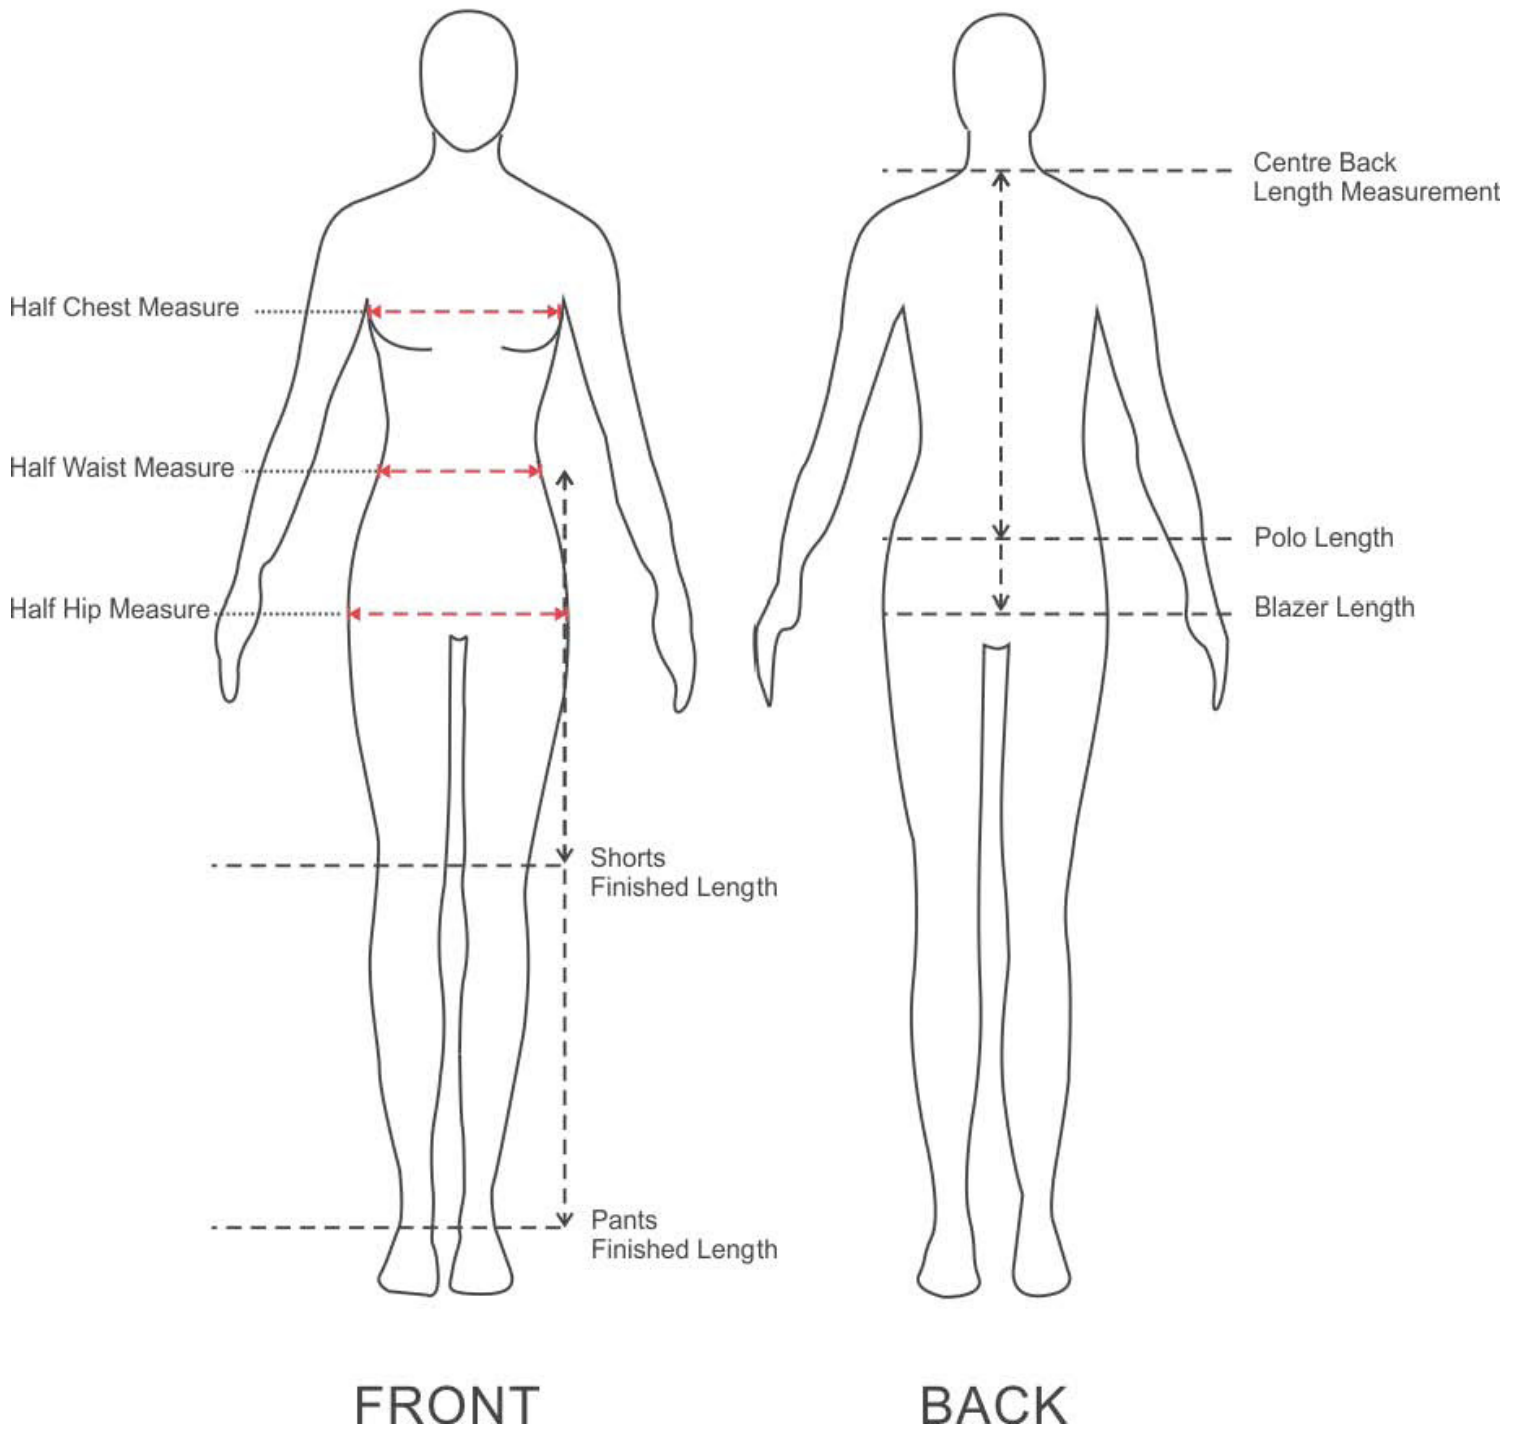

Devon Clothing

How to Measure to fit your Uniform

WOODCROFT PRIMARY SCHOOL

The following guide as been put together to assist you select the right size.
 Please be aware that these measurements are the garment measurements - not the size of your child.
 PLEASE NOTE: ALL MEASUREMENTS ARE HALF MEASURES UNLESS OTHERWISE STATED.

POLOS	SIZE	4	6	8	10	12	14	S		
	1/2 CHEST	37.5	40.5	43.5	46	48.5	51	53.5		
LENGTH	48	52	56	60	64	67	70			
										01/02/2KCP
HOODED WINDCHEATER	SIZE	4	6	8	10	12	14	S		
	1/2 CHEST	37.5	40	42.5	45	48	51.5	55		
LENGTH	48	52	56	60	64	66	68			
										03/3POH
POLAR FLEECE WINDCHEATER	SIZE	4	6	8	10	12	14	S		
	1/2 CHEST	40	42.5	45	48	51.5	55	57.5		
LENGTH	49	53	57	61	65	68	72			
										04/(3KP/3PH)
POLAR FLEECE JACKET	SIZE	4	6	8	10	12	14	S		
	1/2 CHEST	37.5	40	42.5	45	48	51.5	55		
LENGTH	49	53	57	61	65	68	72			
										05/3FTJ
SUBLIMATED SPORTS POLO	SIZE	4	6	8	10	12	14	S		
	1/2 CHEST	36	38.5	41	43.5	46	48.5	51		
LENGTH	52	55.5	59	62.5	66	70	74			
										06
										NOT AVAILABLE TILL TERM 4 2016
TRACKPANTS	SIZE	4	6	8	10	12	14	S		
	1/2 WAIST - relaxed	24	26	27	29	31	33	35		
OUTSIDE LENGTH	45	51	57	63	68	73	76			
										1512-7WUZP

BOYS SHORTS	SIZE	4	6	8	10	12	14	16		
	1/2 WAIST - relaxed	27	28	29	30	31	32	33		
	OUTSIDE LENGTH	37	39	43	52	53.5	55	56.5		
BOYS TROUSERS	SIZE	4	6	8	10	12	14	16		
	1/2 WAIST - relaxed	27	28	29	30	31	32	33		
	OUTSIDE LENGTH	70	78	83	89	94	98	104		
MESH SPORT SHORT	SIZE		6	8	10	12	14	XS		
	1/2 WAIST		23	25	27	29	32	35		
GIRLS BOOTLEG PANT	SIZE	4	6	8	10	12	14			
	1/2 WAIST	25	27.5	30	32.5	35	37.5			
	LENGTH	68	74	80	85.5	91	96.5			
DRESS	SIZE	4	6	8	10					
	CHEST	34	36.5	39.0	41.5					
	WAIST	31	33.5	36.0	38.5					
	LENGTH	65.5	72.5	79.5	87					
PINAFORE	SIZE	4	6	8	10					
	WAIST	31	32.5	34.0	35.5					
	LENGTH	77	83	87	91					
NAVY VIBE SKIRT	SIZE	4	6	8	10	12	14	16		
	1/2 WAIST	37	39.5	42	44.5	47	49.5	52		
	LENGTH	36	37.5	39	40.5	42	43.5	44.5		