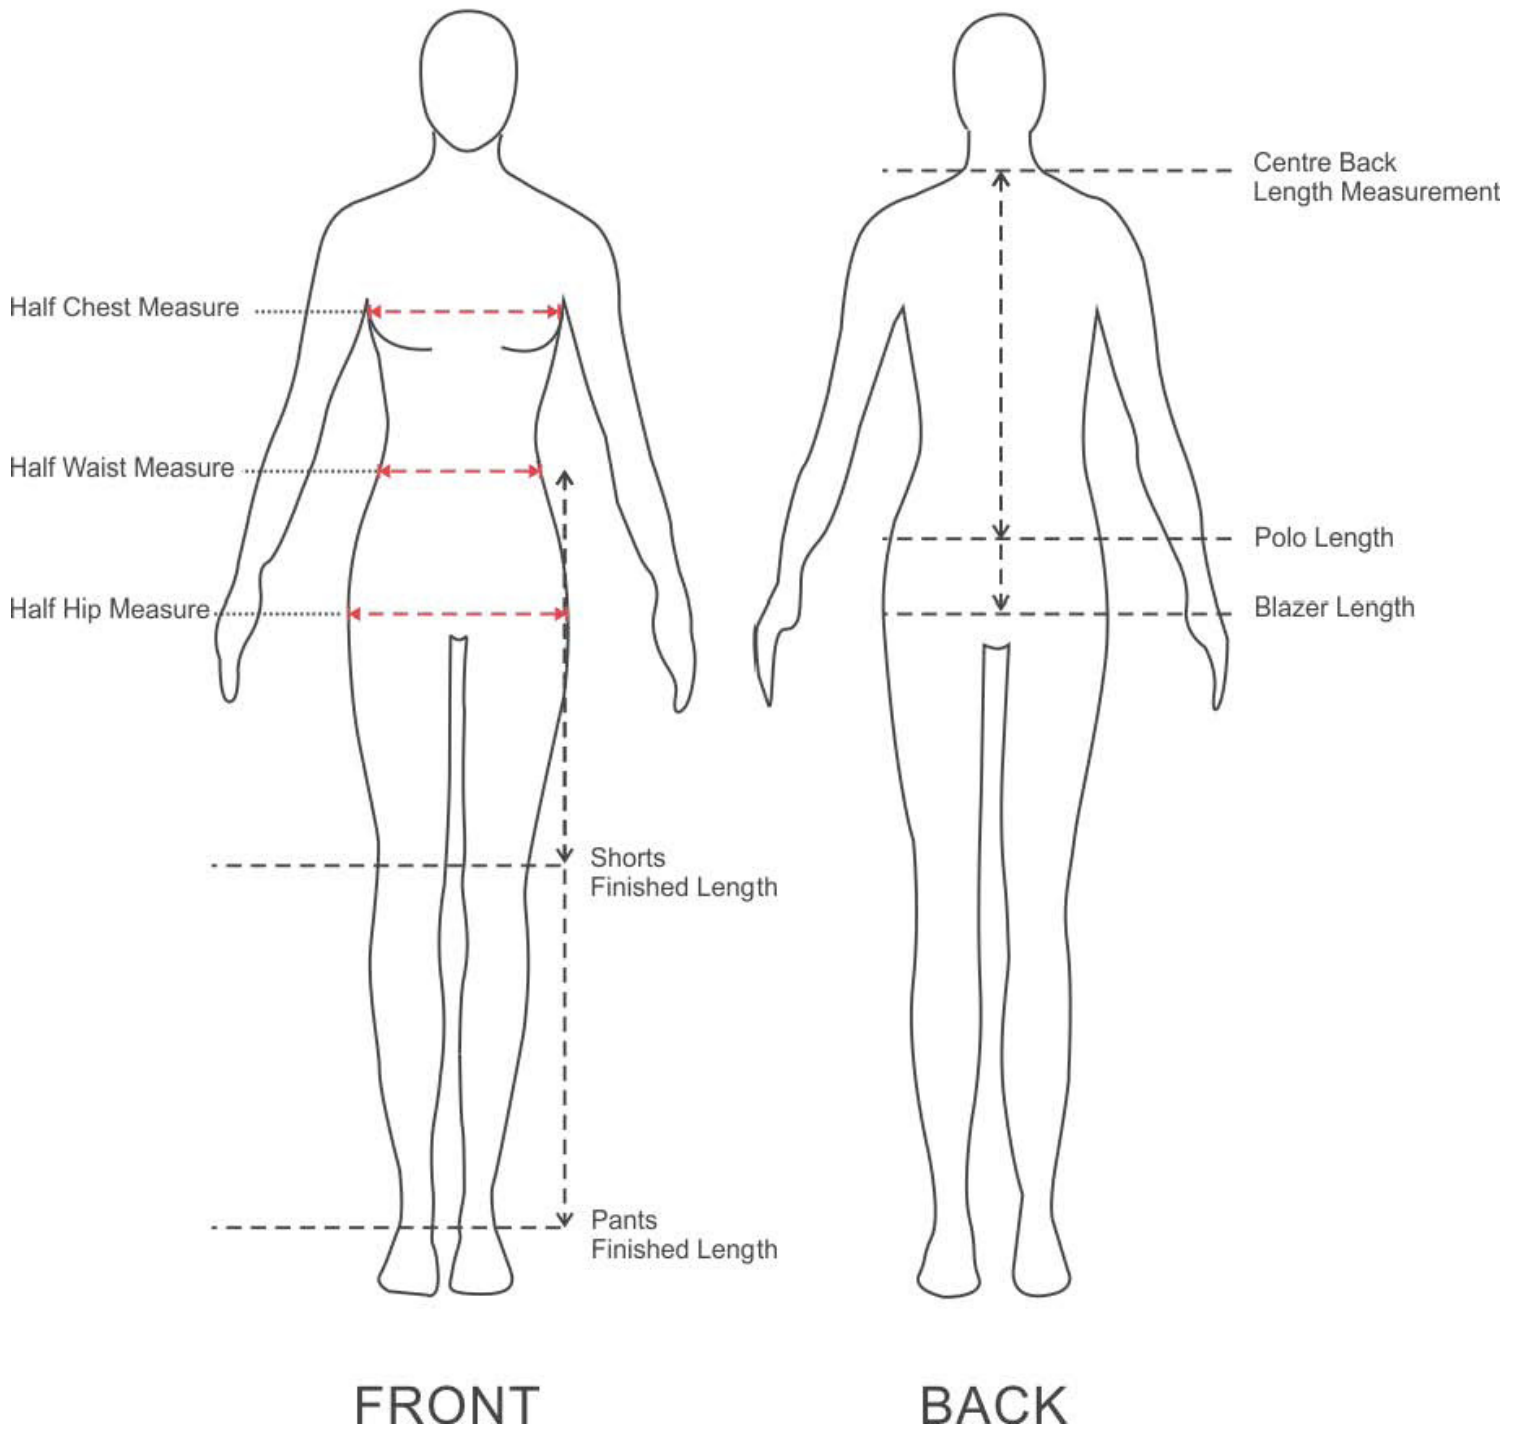

## How to Measure to fit your Uniform

# SALISBURY EAST H/S SIZE GUIDE

The following guide has been put together to help you select the right size.

Please be aware that these measurements are the garment measurements - not the size of your child.

All measurements are in centimetres. Some measurements are in half lengths as noted

BOYS SHORTS	SIZE			10	12	14	16	18/S/82	20/M/87	22/L/92	24/XL/97		
	1/2 WAIST			36.5	38	39.5	41	43.5	46	48.5	51		
	OUTSIDE LENGTH			46.5	48	49.5	51	52	54	56	58		
BOYS TROUSERS	SIZE			10	12	14	16	18/S/82	20/M/87	22/L/92	24/XL/97		
	1/2 WAIST			36.5	38	39.5	41	43.5	46	48.5	51		
	OUTSIDE LENGTH			88.5	93.5	98.5	104	107	109.5	111	113		
BOYS BAGGY SHORTS	SIZE			10	12	14	16	18/S/82	20/M/87	22/L/92	24/XL/97		
	1/2 WAIST			30	31	32	33	35	37	39	41		
	OUTSIDE LENGTH			52	53.5	55	56.5	58	59.5	61	62.5		
BOYS BAGGY TROUSERS	SIZE			10	12	14	16	18/S/82	20/M/87	22/L/92	24/XL/97		
	1/2 WAIST			30	31	32	33	35	37	39	41		
	OUTSIDE LENGTH			89	94	98	104	106	108	110	112		
BOYS TROUSERS	SIZE			10	12	14	16	18/S/82	20/M/87	22/L/92	24/XL/97	26/2XL/102	28/3XL/107
	1/2 WAIST			36.5	38	39.5	41	43.5	46	48.5	51	53.5	56
	OUTSIDE LENGTH			88.5	93.5	98.5	104	107	109.5	111	113	115	117
GIRLS SHORTS	SIZE	6	8	10	12	14	16	18	20	22			
	1/2 WAIST	33.5	36	38.5	41	43.5	46	48.5	51	53.5			
	OUTSIDE LENGTH	44.5	46	47.5	49	50.5	52	53.5	55	56.5			
GIRLS PANTS	SIZE	6	8	10	12	14	16	18	20	22			
	1/2 WAIST	33.5	36	38.5	41	43.5	46	48.5	51	53.5			
	OUTSIDE LENGTH	88	93	96	98	100	102	104	105	106			
DRESSES	SIZE - ADULT		8	10	12	14	16	18	20	22	24		
	1/2 CHEST		42.5	45	47.5	50	52.5	57.5	60	62.5	65.0		
	1/2 WAIST		38.5	41	43.5	46	48.5	55.5	58	60.5	63.0		
	LENGTH		93	96	99	102	105	109	110	111	112		