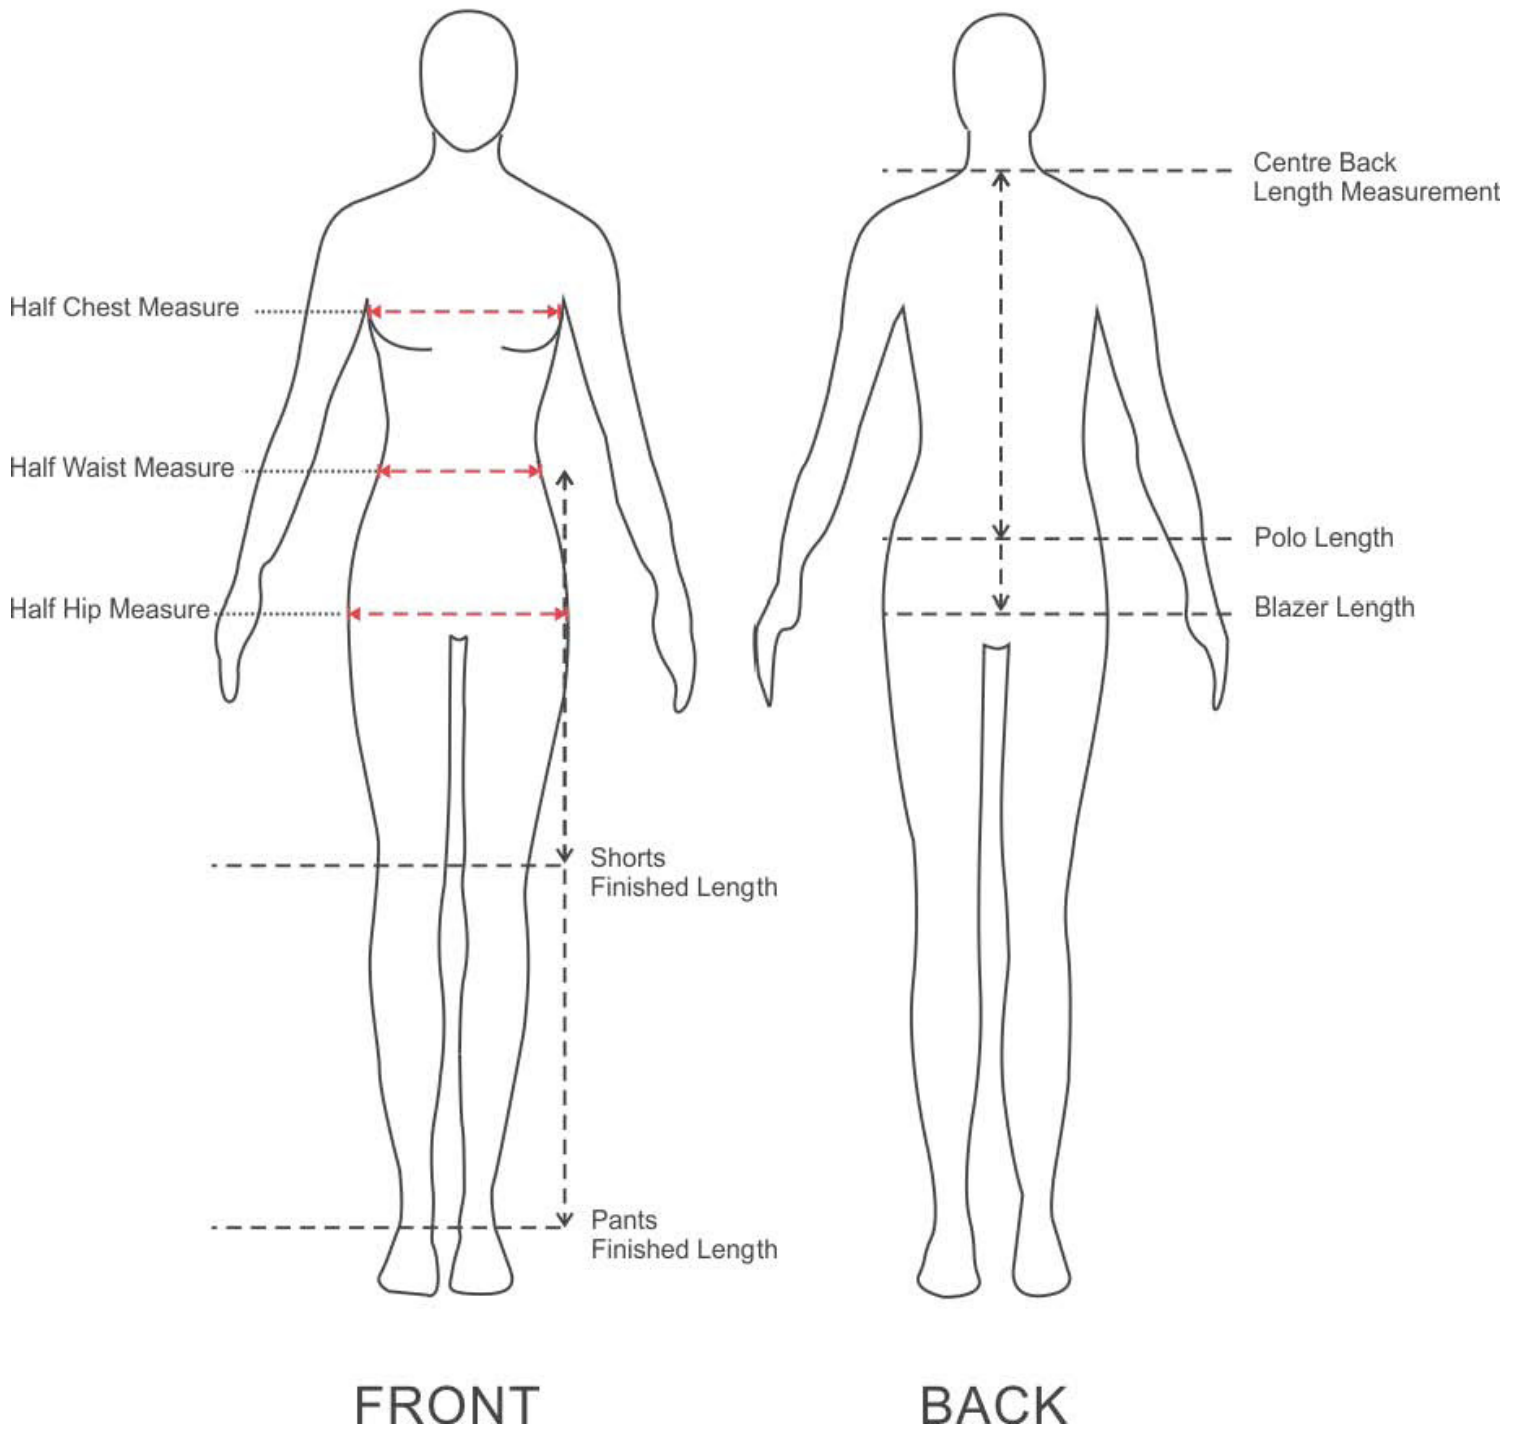

Devon Clothing

How to Measure to fit your Uniform

PARAFIELD GARDENS HIGH SCHOOL SIZE GUIDE

The following guide has been put together to help you select the right size.

Please be aware that these measurements are the garment measurements - not the size of your child.

All measurements are in centimetres. Some measurements are in half lengths as noted

UNISEX SHIRTS - new style	SIZE		12	14	16	18	20	22	24	26	28
	1/2 CHEST		52	56.0	58	60	62	64	66	70	72
	LENGTH		61	64	65	66	67	68	69	70	71
BOYS SHORTS	SIZE		12	14	16	18/S	20/M	22/L	24/XL	26/2XL	28/3XL
	1/2 WAIST - relaxed		31	32	33	35	37	39	41	43	45
	OUTSIDE LENGTH		53.5	55	56.5	58	59.5	61	62.5	64	65.5
BOYS TROUSERS	SIZE		12	14	16	18/S/82	20/M/87	22/L/92	24/XL/97	26/2XL/102	28/3XL/107
	1/2 WAIST		31	32	33	35	37	39	41	43	45
	OUTSIDE LENGTH		94	98	104	106	108	110	112	113	114
GIRLS SHORTS	SIZE	10	12	14	16	18	20	22	24	26	28
	1/2 WAIST	38.5	41.0	43.5	46	48.5	51	53.5	56	58.5	61
	OUTSIDE LENGTH	47.5	49	50.5	52	53.5	55	56.5	58	59.5	61
GIRLS PANTS	SIZE	10	12	14	16	18	20	22			
	1/2 WAIST	38.5	41.0	43.5	46	48.5	51	53.5			
	OUTSIDE LENGTH	96	98	100	102	104	105	106			
SKIRTS	SIZE	10	12	14	16						
	1/2 WAIST	44.5	47.0	49.5	52						
	LENGTH	40.5	42	43.5	44.5						
SPORT SHORT	SIZE	10	12	14	S	M	L	XL	2XL	3XL	
	1/2 WAIST	45	47	49	50	52	54.5	57.0	59.5	62.0	
	OUTSIDE LENGTH	44	48	52	52	53	54	58	59	60	
STRIPED POLO	SIZE		12	14	S	M	L	XL	2XL	3XL	
	1/2 CHEST		46	48.5	51	54	57	61	65	69	
PE POLO	SIZE		12	14	S	M	L	XL	2XL	3XL	
	1/2 CHEST		44	46	50.5	53	55.5	58	60.5	63	
	LENGTH		61	64	67	69	71	73	75	77	
1/4 ZIP WINDCHEATER	SIZE			14	S	M	L	XL	2XL	3XL	
	1/2 CHEST			51.5	54	57.5	61	64.5	68	71.5	
	LENGTH			66	70	73	76	79	82	87	
JUMPERS	SIZE		12	14	S	M	L	XL	2XL	3XL	
	1/2 CHEST		89	94	99	104	109	114	119	124	
	LENGTH		61	63	65	68	71	71	74	74	
TRACK PANT	SIZE		12	14	S	M	L	XL	2XL	3XL	
	1/2 WAIST		40	42.5	44	46.5	49	51.5	54	56.5	
ZIP JACKET	SIZE		12	14	S	M	L	XL	2XL	3XL	
	1/2 CHEST		46	48.5	54	56.5	59	61.5	64	66.5	
	LENGTH		50	52	56	58	61	66	68	70	