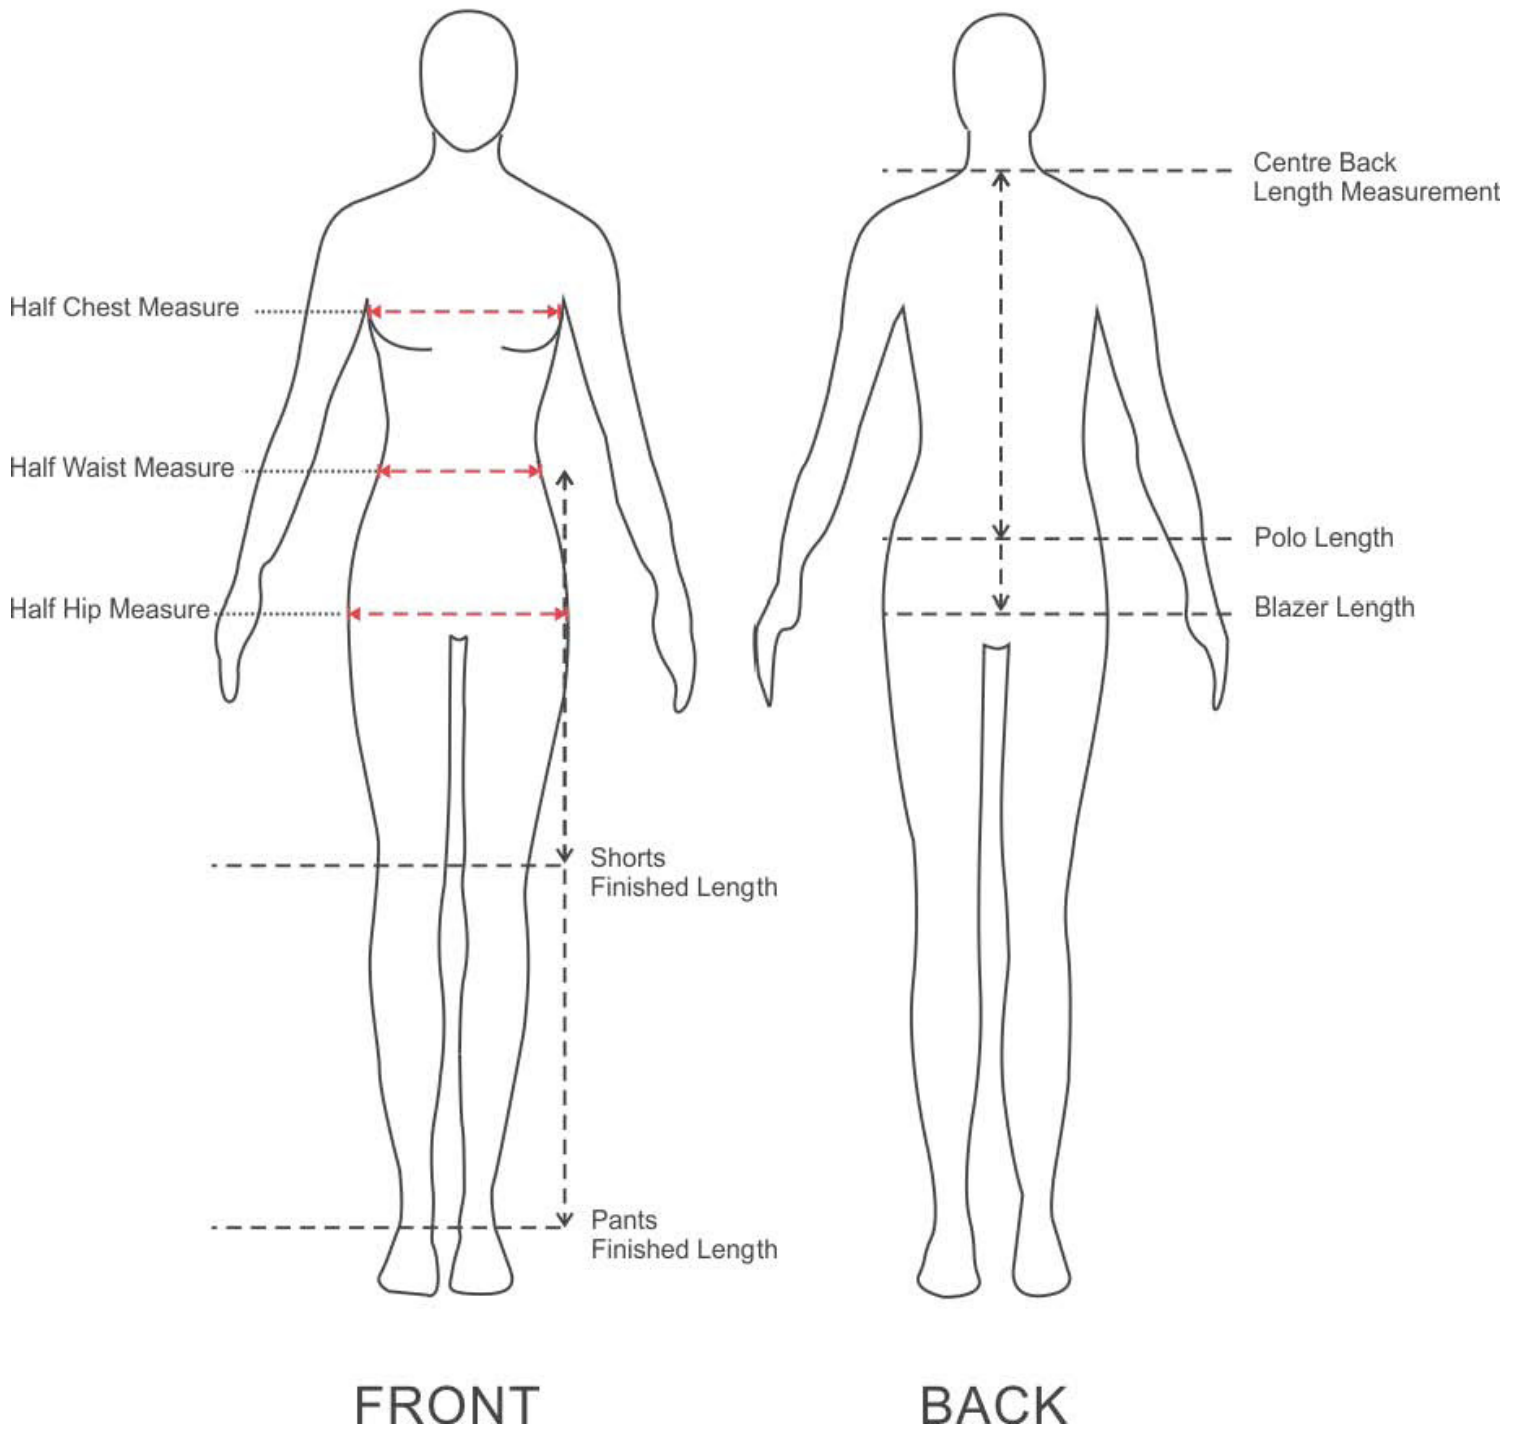

Devon Clothing

How to Measure to fit your Uniform

ST PETERS BLACKWOOD SIZE GUIDE

The following guide has been put together to help you select the right size.

Please be aware that these measurements are the garment measurements - not the size of your child.

All measurements are in centimetres. Some measurements are in half lengths as noted

BOYS LS SHIRTS	SIZE		4	6	8	10	12	14	16	18	20
	1/2 CHEST		30	32.5	35	37.5	40	42.5	45	47.5	50
BOYS SS SHIRTS	SIZE		4	6	8	10	12	14	16	18	
	1/2 CHEST		47	49.5	52	54.5	57	59.5	62	64.5	
	LENGTH		45	50	54	58	62	66	68	70	
GIRLS LS SHIRTS	SIZE		4	6	8	10	12	14	16	18	20
	1/2 CHEST		56	58	60	62	64	66	70	75	80
BOYS SHORTS	SIZE		4	6	8	10	12	14	16	18/S/82	
	1/2 WAIST		30	31.5	33	34.5	36	37.5	39	41.5	
	OUTSIDE LENGTH		37	39	43	46.5	48	49.5	51	52.5	
BOYS TROUSERS	SIZE		4	6	8	10	12	14	16	18/S/82	
	1/2 WAIST		30	31.5	33	34.5	36	37.5	39	41	
	OUTSIDE LENGTH		71	79	84	89	98	103	104	106.5	
DRESSES	SIZE - YOUTH	2	4	6	8	10	12	14	16		
	1/2 CHEST	40	42	44	46.0	48	50.0	52	54		
	1/2 WAIST	36	38	40	42.0	44	46.0	48	50		
	LENGTH	68	70	74	82	94	100	106	112		
SKIRTS	SIZE					10	12	14	16		
	1/2 WAIST					34.5	37.0	39.5	42		
	LENGTH					69	69	69	69		
PINAFORES	SIZE		4	6	8	10	12	14			
	1/2 WAIST		31	32.5	34	35.5	36	37.5			
	LENGTH		58	62	65	68	70	72			
SPORT SHORT	SIZE		4	6	8	10	12	14	S		
	1/2 WAIST		39	41	43	45	47	49	50		
	LENGTH		37	39	40	44	48	52	52		
POLO	SIZE		4	6	8	10	12	14	S		
	1/2 CHEST		36	38.5	41	43.5	46	48.5			
	LENGTH		52	55.5	59	62.5	66	70			
JUMPERS	SIZE		4	6	8	10	12	14	S		
	1/2 CHEST		68	74	79	84	89	94	99		
	LENGTH		45	51	55	58	61	63	65		
TRACK PANT	SIZE		4	6	8	10	12	14	S		
	1/2 WAIST		31	33	35	37	39	41	44		
	LENGTH		69	74	80	86	91	97	103		