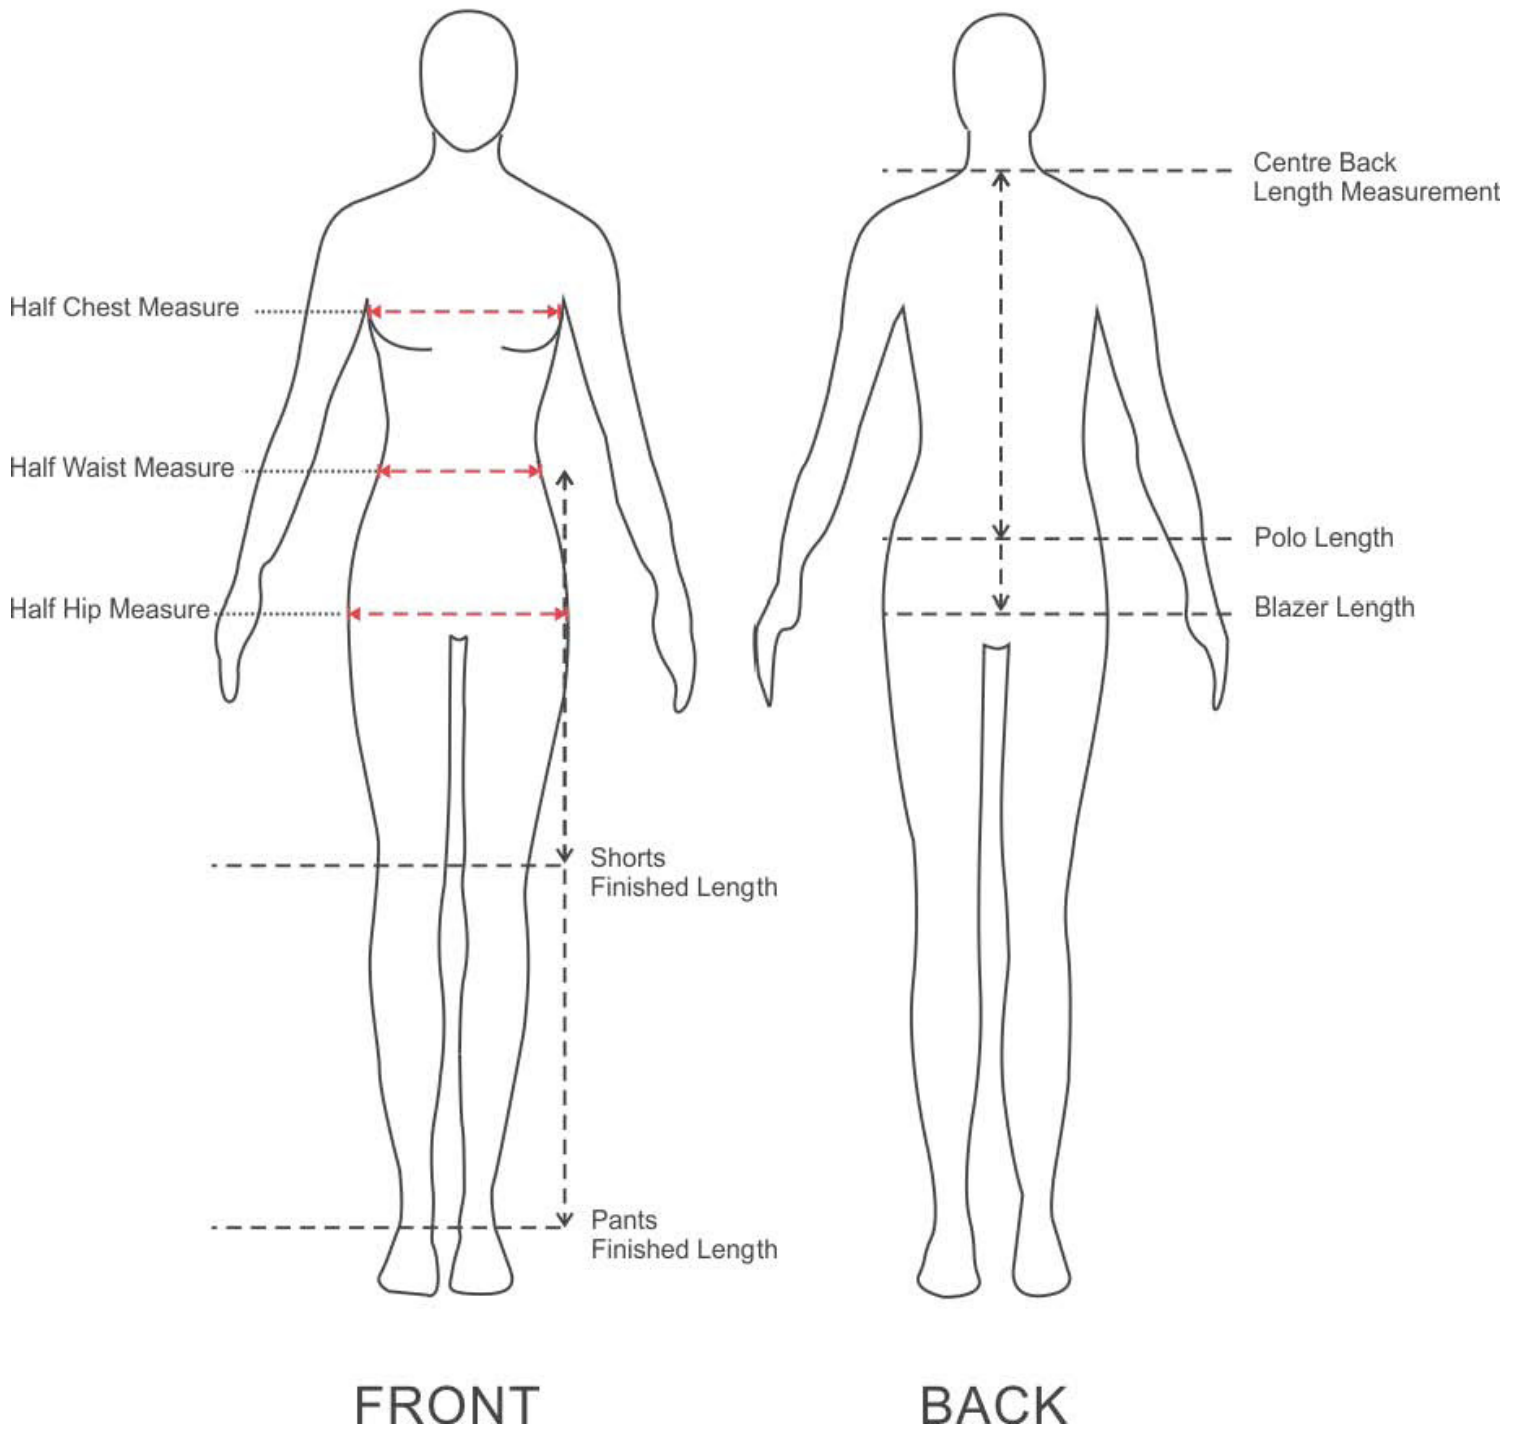

Devon Clothing

How to Measure to fit your Uniform

ST FRANCIS DE SALES SCHOOL SIZE GUIDE

The following guide has been put together to help you select the right size.

Please be aware that these measurements are the garment measurements - not the size of your child.