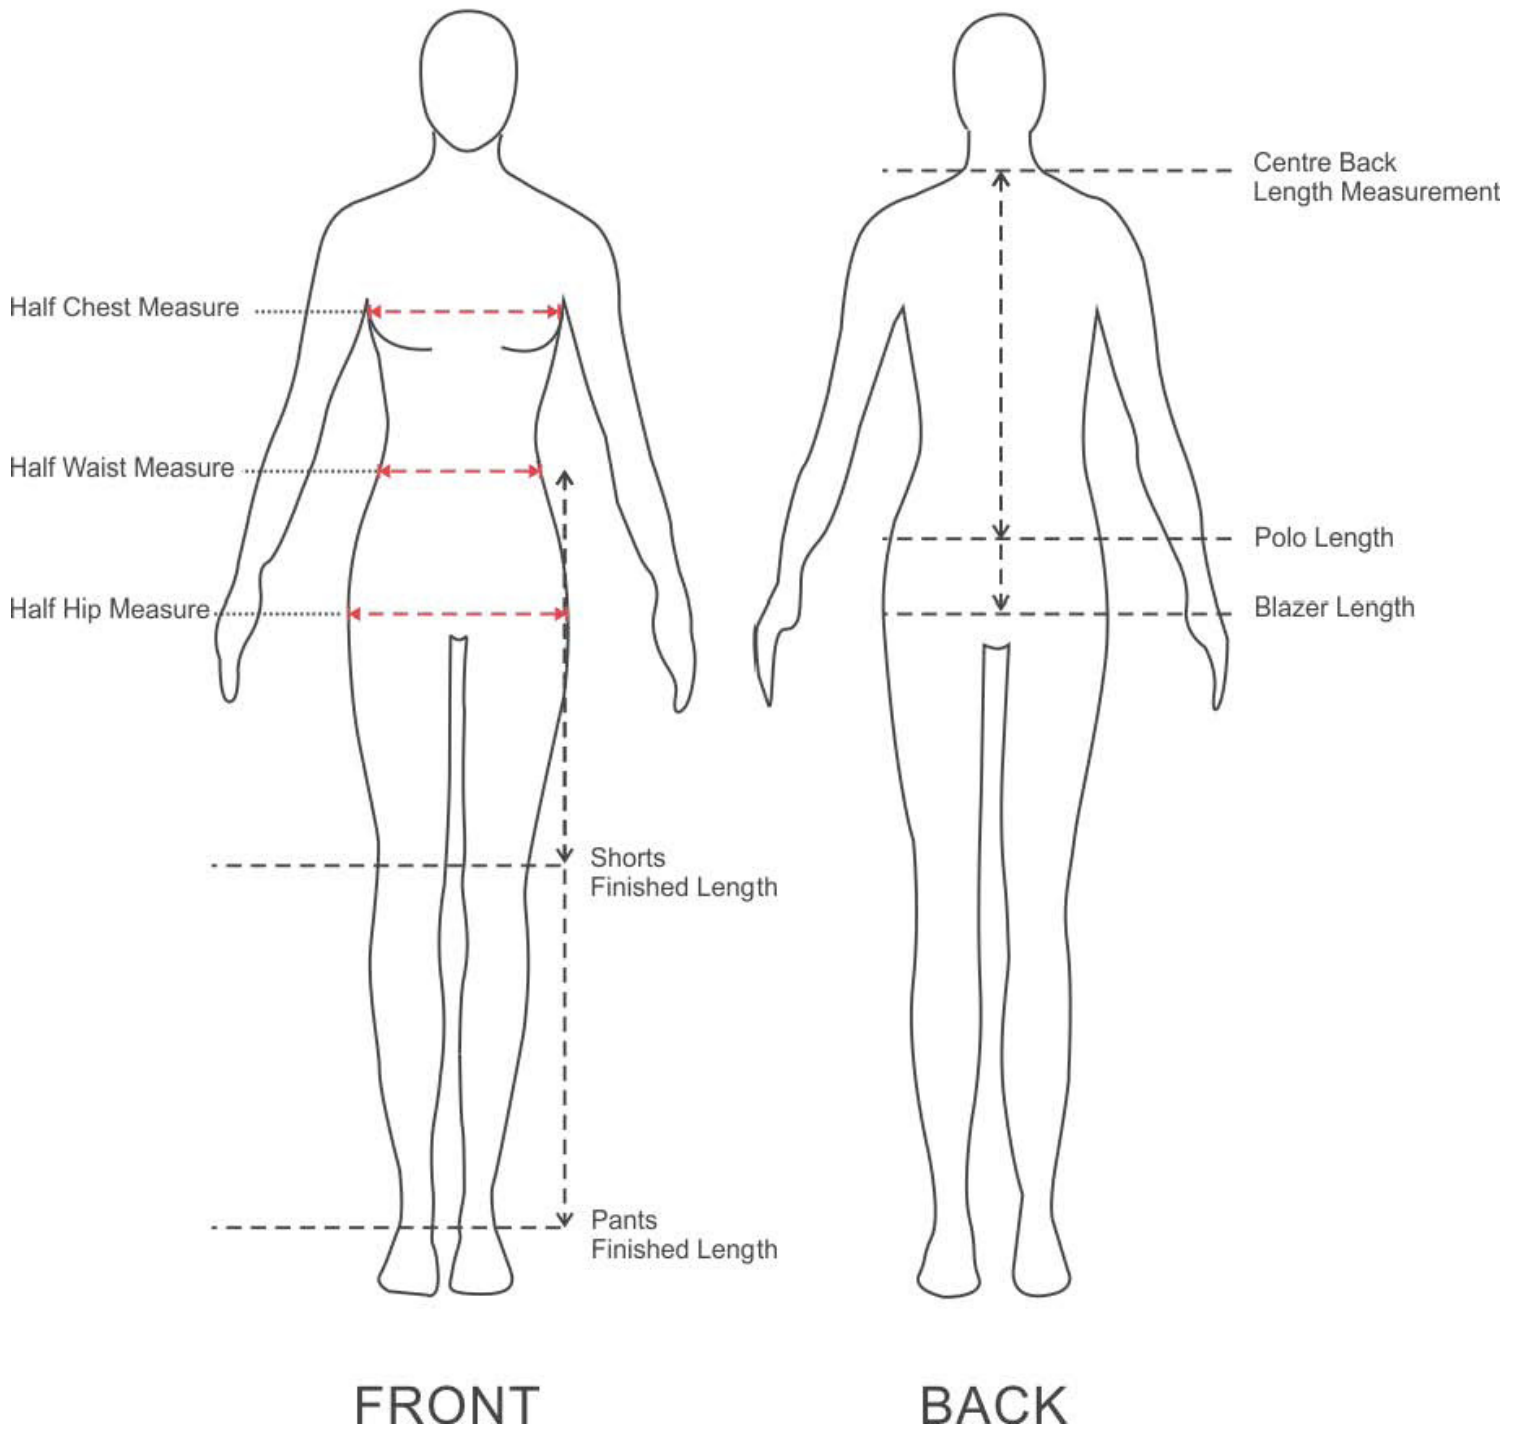

Devon Clothing

How to Measure to fit your Uniform

PEDARE JUNIOR SCHOOL SIZE GUIDE

The following guide has been put together to help you select the right size.

Please be aware that these measurements are the garment measurements - not the size of your child.

All measurements are in centimetres. Some measurements are in half lengths as noted

GIRLS

LS SHIRTS	SIZE		4	6	8	10	12	14	16	18	20
	1/2 CHEST		60	65	70	75	80	85	90	95	100
DRESSES	SIZE - YOUTH	2	4	6	8	10	12	14	16	18	20
	1/2 CHEST	40.5	42.5	44.5	46.5	49	51.5	54	56.5	59	61.5
	WAIST	39.5	41.5	43.5	45.5	48	50.5	53	55.5	58	60.5
	LENGTH - cm	75	77	83	89	95	101	103.5	106	108	110
PINAFORES	SIZE		4	6	8	10	12	14			
	1/2 WAIST		63	65	68	71	74	77			
	LENGTH		69	73	78	82	86	89			
JUNIOR SPORT SHORT	SIZE		4	6	8	10	12	14			
	1/2 WAIST		39	41	43	45	47	49			
	OUTSIDE LENGTH		37	39	40	44	48	52			
PE POLO	SIZE		4	6	8	10	12	14	S	M	L
	1/2 CHEST		36	38.5	41	43.5	46	48.5	51	54	57
	LENGTH		52	55.5	59	62.5	66	70	73	70	80
JUNIOR 1/4 ZIP WINDCHEATER	SIZE		4	6	8	10	12	14	S		
	1/2 CHEST		39	41.5	44	46.5	49	51.5	54		
	LENGTH		57	62	65	68	72	76	80		
JUNIOR TRACK PANT	SIZE		4	6	8	10	12	14	S		
	1/2 WAIST		39	41	43	45	47	49	51		
	OUTSIDE LENGTH		66	72	80	90	93	99	100		
JUMPERS	SIZE		4	6	8	10	12	14	S/16		
	1/2 CHEST		68	74	79	84	89	94	99		
	LENGTH		45	51	55	58	61	63	65		

PEDARE MIDDLE SCHOOL SIZE GUIDE

The following guide has been put together to help you select the right size.

Please be aware that these measurements are the garment measurements - not the size of your child.