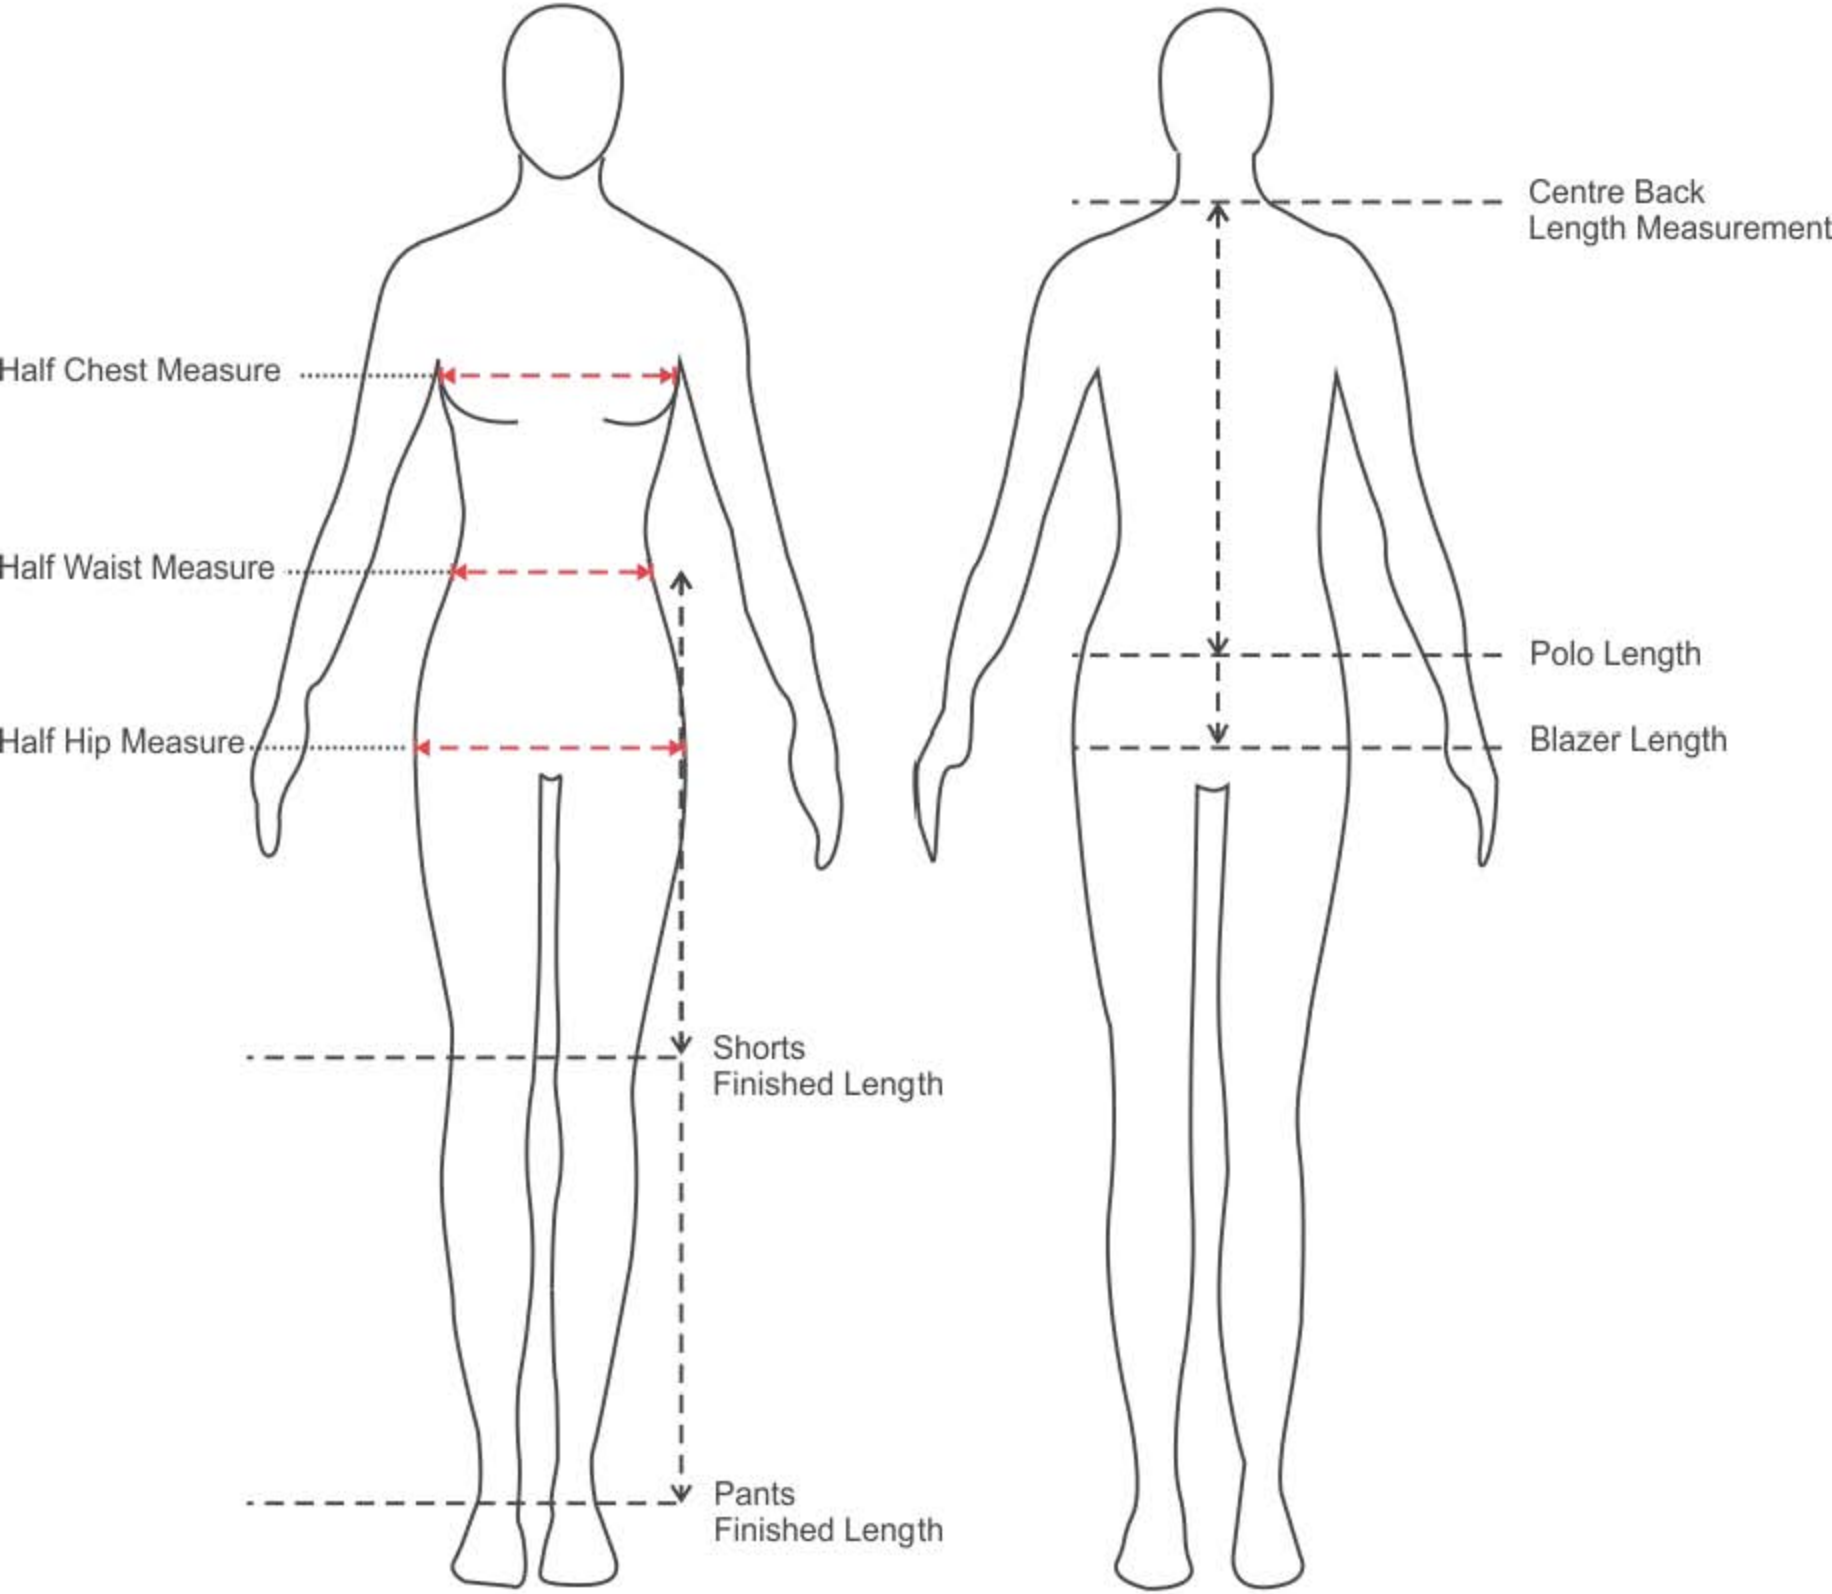

Devon Clothing

How to Measure to fit your Uniform

FRONT

BACK

HALLETT COVE SCHOOL SIZE GUIDE

The following guide has been put together to help you select the right size.
 Please be aware that these measurements are the garment measurements - not the size of your child.
 All measurements are in centimetres. Some measurements are in half lengths as noted

BOYS SHORTS	SIZE	4	6	8	10	12	14	16	18/S	20/M	22/L	24/XL	26/2XL	28/3XL
	1/2 WAIST - relaxed	27	28	29	30	31	32	33	35	37	39	41	43	45
	LENGTH	37	39	43	52	53.5	55	56.5	58	59.5	61	62.5	64	65.5
BOYS TROUSERS	SIZE	4	6	8	10	12	14	16	18/S/82	20/M/87	22/L/92	24/XL/97	26/2XL/102	28/3XL/107
	1/2 WAIST	27	28	29	30	31	32	33	35	37	39	41	43	45
	OUTSIDE LENGTH	37	39	43	52	53.5	55	56.5	58	59.5	61	62.5	64	65.5
GIRLS PANTS	SIZE	4Y	6Y	8Y	10Y	12Y	14Y							
	1/2 WAIST	27	29	31.0	33.5	36.0	38.5							
	OUTSIDE LENGTH	77	84	89	94	99	104							
GIRLS PANTS	SIZE		6A	8A	10A	12A	14A	16A	18A	20A				
	1/2 WAIST		33.5	36	38.5	41	43.5	46	48.5	51				
	OUTSIDE LENGTH		88	93	96	98	100	102	104	105				
DRESSES	SIZE - YOUTH	4	6	8										
	1/2 CHEST	41	43	45										
	1/2 WAIST	36	38	40										
	LENGTH	70	73	81										
DRESSES	SIZE - ADULT				10	12	14	16	18	20	22	24		
	1/2 CHEST				47	49.5	52	54.5	57	59.5	62	64.5		
	1/2 WAIST				42	44.5	47	49.5	52	54.5	57	59.5		
	LENGTH				91	98	107	111	112	113	114	114		
SPORT SHORT	SIZE	4	6	8	10	12	14	S	M	L	XL	2XL	3XL	
	1/2 WAIST	39	41	43	45	47	49	50	52	54.5	57	59.5	62	
	LENGTH	37	39	40	44	48	52	52	53	54	58	59	60	
JUNIOR POLO	SIZE	4	6	8	10	12	14	S						
	1/2 CHEST	36	38.5	41	43.5	46	48.5	51						
	LENGTH	52	55.5	59	62.5	66	70	73						
MIDDLE POLO	SIZE				10	12	14	S	M	L	XL	2XL		
	1/2 CHEST				43.5	46	48.5	52	54.5	57.5	60	64		
	LENGTH				62	65.5	69	74	76	78	80	83		
SENIOR POLO	SIZE					12	14	S	M	L	XL	2XL	3XL	
	1/2 CHEST					46	48.5	52	54.5	57.5	60	64	68	
	LENGTH					65.5	69	74	76	78	80	83	85	