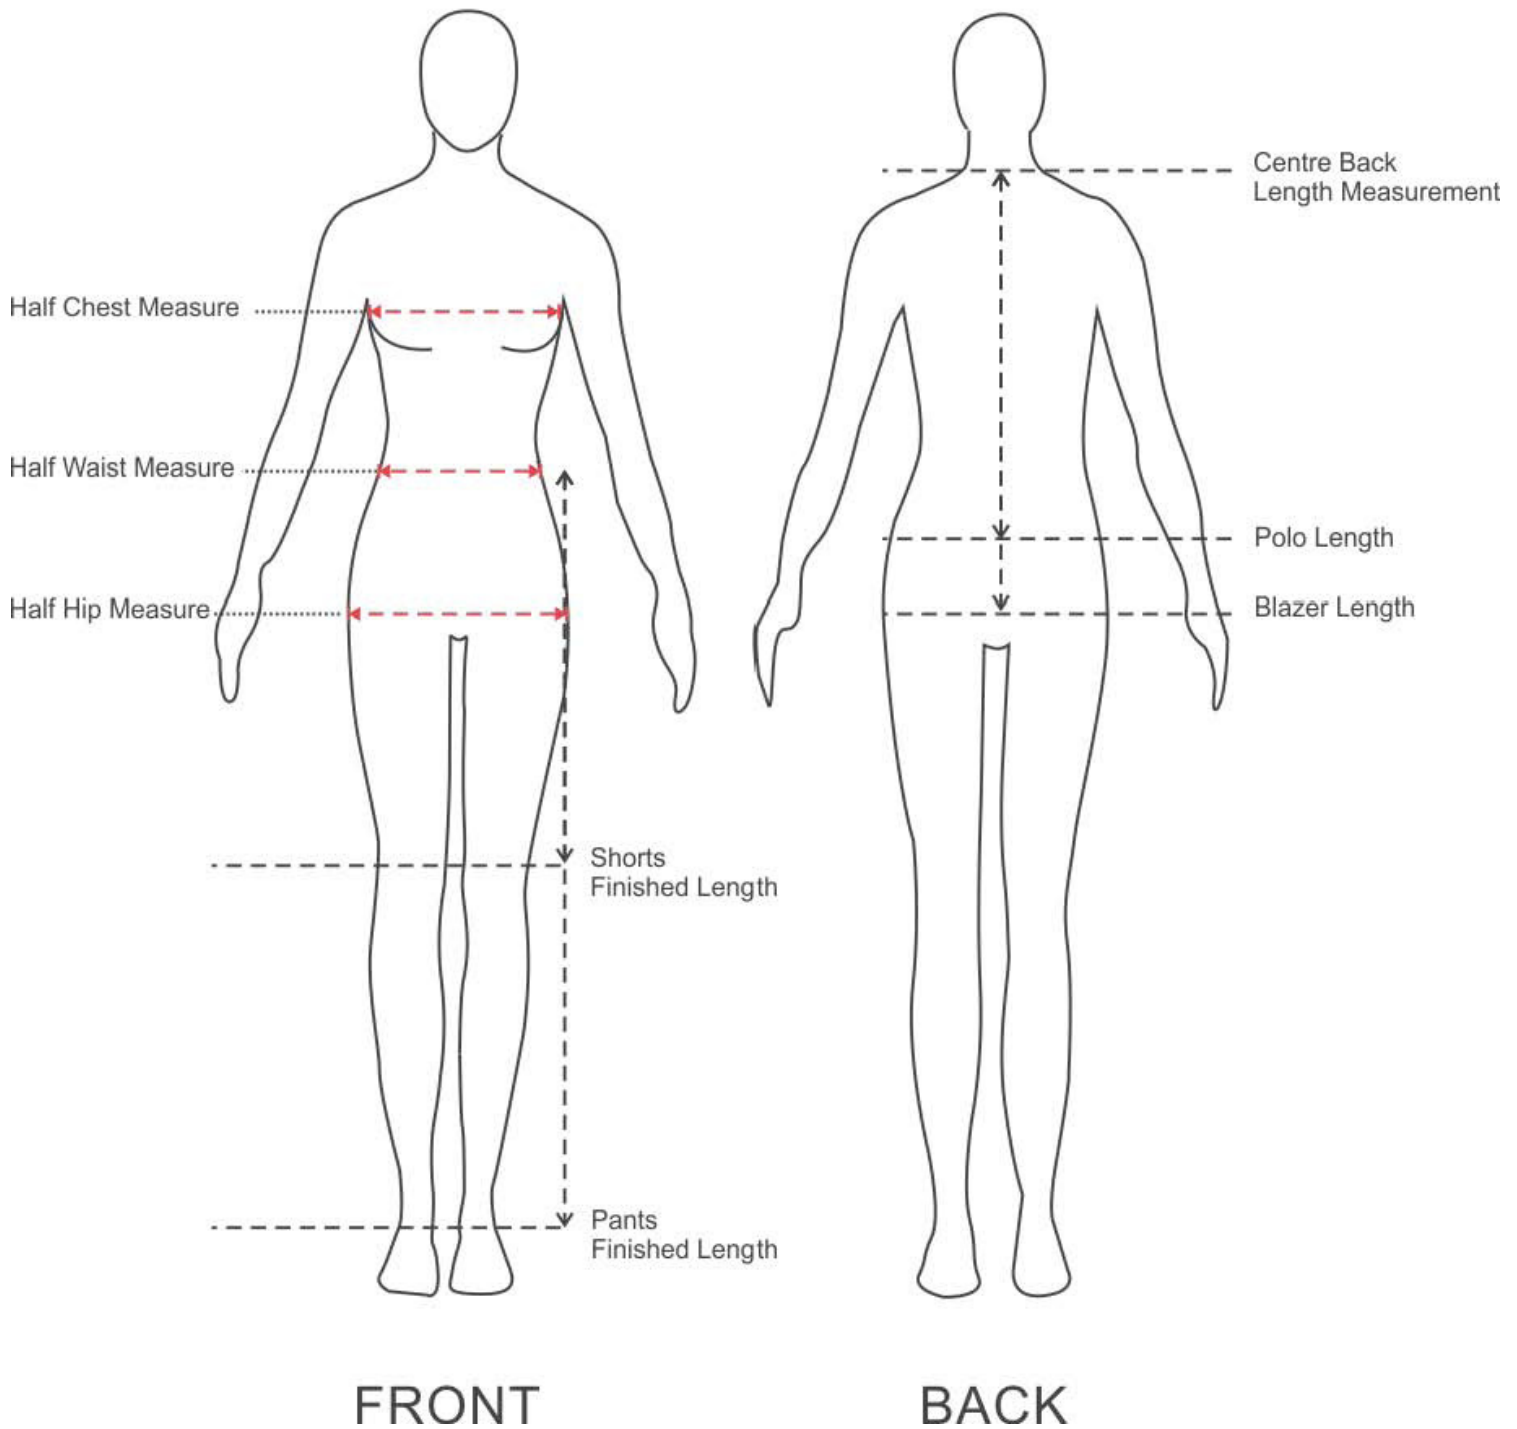

Devon Clothing

How to Measure to fit your Uniform

GOLDEN GROVE HIGH SCHOOL SIZE GUIDE - GIRLS

The following guide Has been put together to help you select the right size.
 Please be aware that these measurements are the garment measurements - not the size of your child.
 All measurements are in centimetres. Some measurements are in half lengths as noted

LS SHIRTS	SIZE					14	16	18				
	1/2 CHEST					42.5	45	47.5				
GIRLS PANTS	SIZE	6	8	10	12	14	16	18				
	WAIST	32.5	35	37.5	40	42.5	45	47.5				
	OUTSIDE LENGTH	87	95	97	99	100	101	102				
DRESSES	SIZE - ADULT			10	12	14	16	18	20	22		
	1/2 CHEST			47.5	50	52.5	55	57.5	60	62.5		
	1/2 WAIST			41.5	44.0	46.5	49.0	51.5	54	56.5		
	LENGTH			91	98	100	103	103.5	104	104.5		
SKIRTS	SIZE	6	8	10	12	14	16	18	20	22		
	1/2 WAIST	29.5	32	34.5	37	39.5	42	44.5	47	49.5		
	LENGTH	65	65	65	65	65	65	65	65	65		
SPORT SHORT	SIZE				14	16	S	M	L	XL	2XL	3XL
	1/2 WAIST				30.5	32.5	34	36.5	39	41.5	44	46.5
	LENGTH				43	45	53	54	55	56	57	58
POLO	SIZE				12	14	S	M	L	XL	2XL	3XL
	1/2 CHEST				46	48.5	52	55	58	61	65	69
	LENGTH				62	67	71	73.5	76.5	78.5	81.5	83.5
1/4 ZIP WINDCHEATER	SIZE				12	14	S	M	L	XL	2XL	3XL
	1/2 CHEST				49	51.5	54	57.5	61	64.5	68	71.5
	LENGTH				62	66	70	73	76	79	82	87
JUMPERS	SIZE					14	S/16	M/18				
	1/2 CHEST					94	99	104				
	LENGTH					63	65	68				
TRACK PANT	SIZE	6	8	10	12	14	S	M	L	XL	2XL	3XL
	1/2 WAIST					49	51	54	59	64	66.5	69
	LENGTH					99	100	103	108	114	116	118