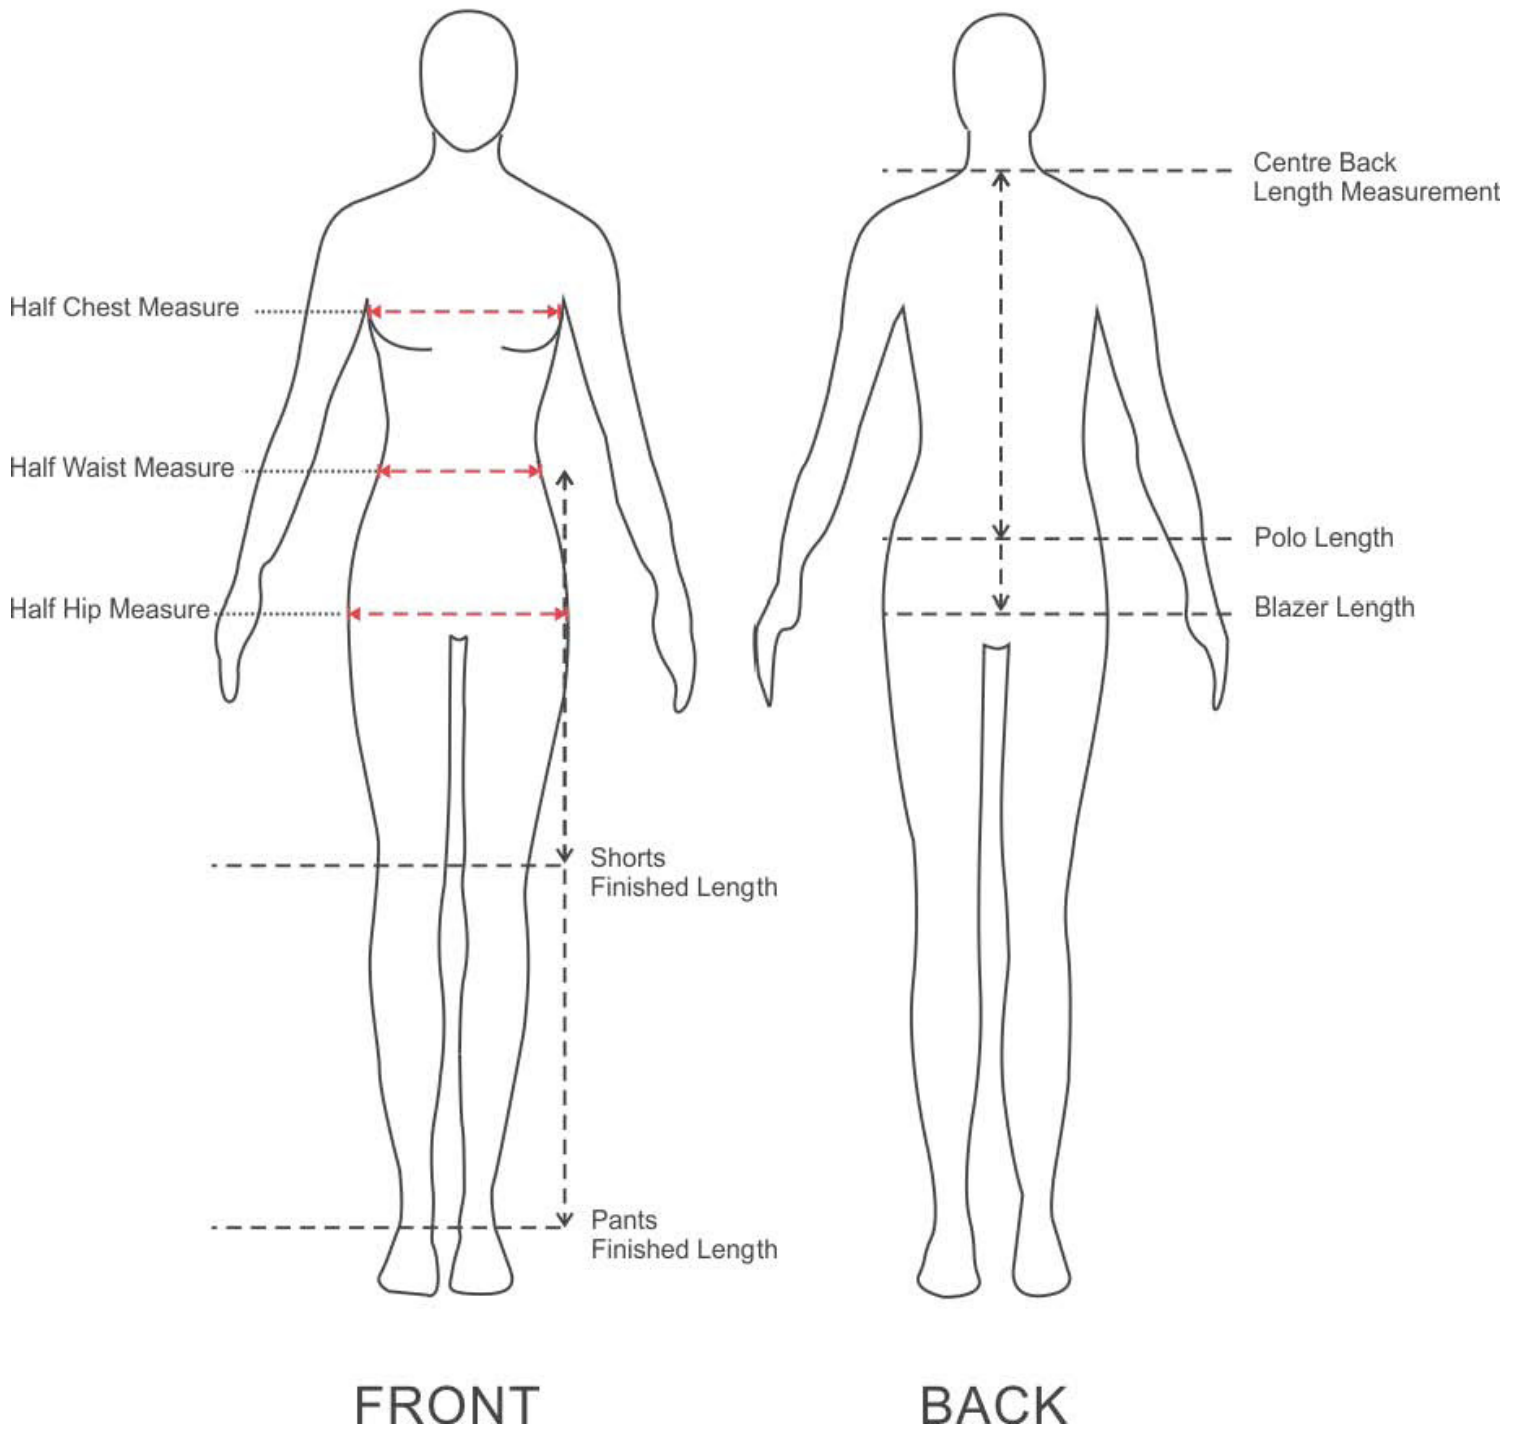

Devon Clothing

How to Measure to fit your Uniform

BRIGHTON S/S SIZE GUIDE

The following guide has been put together to help you select the right size.

Please be aware that these measurements are the garment measurements - not the size of your child.