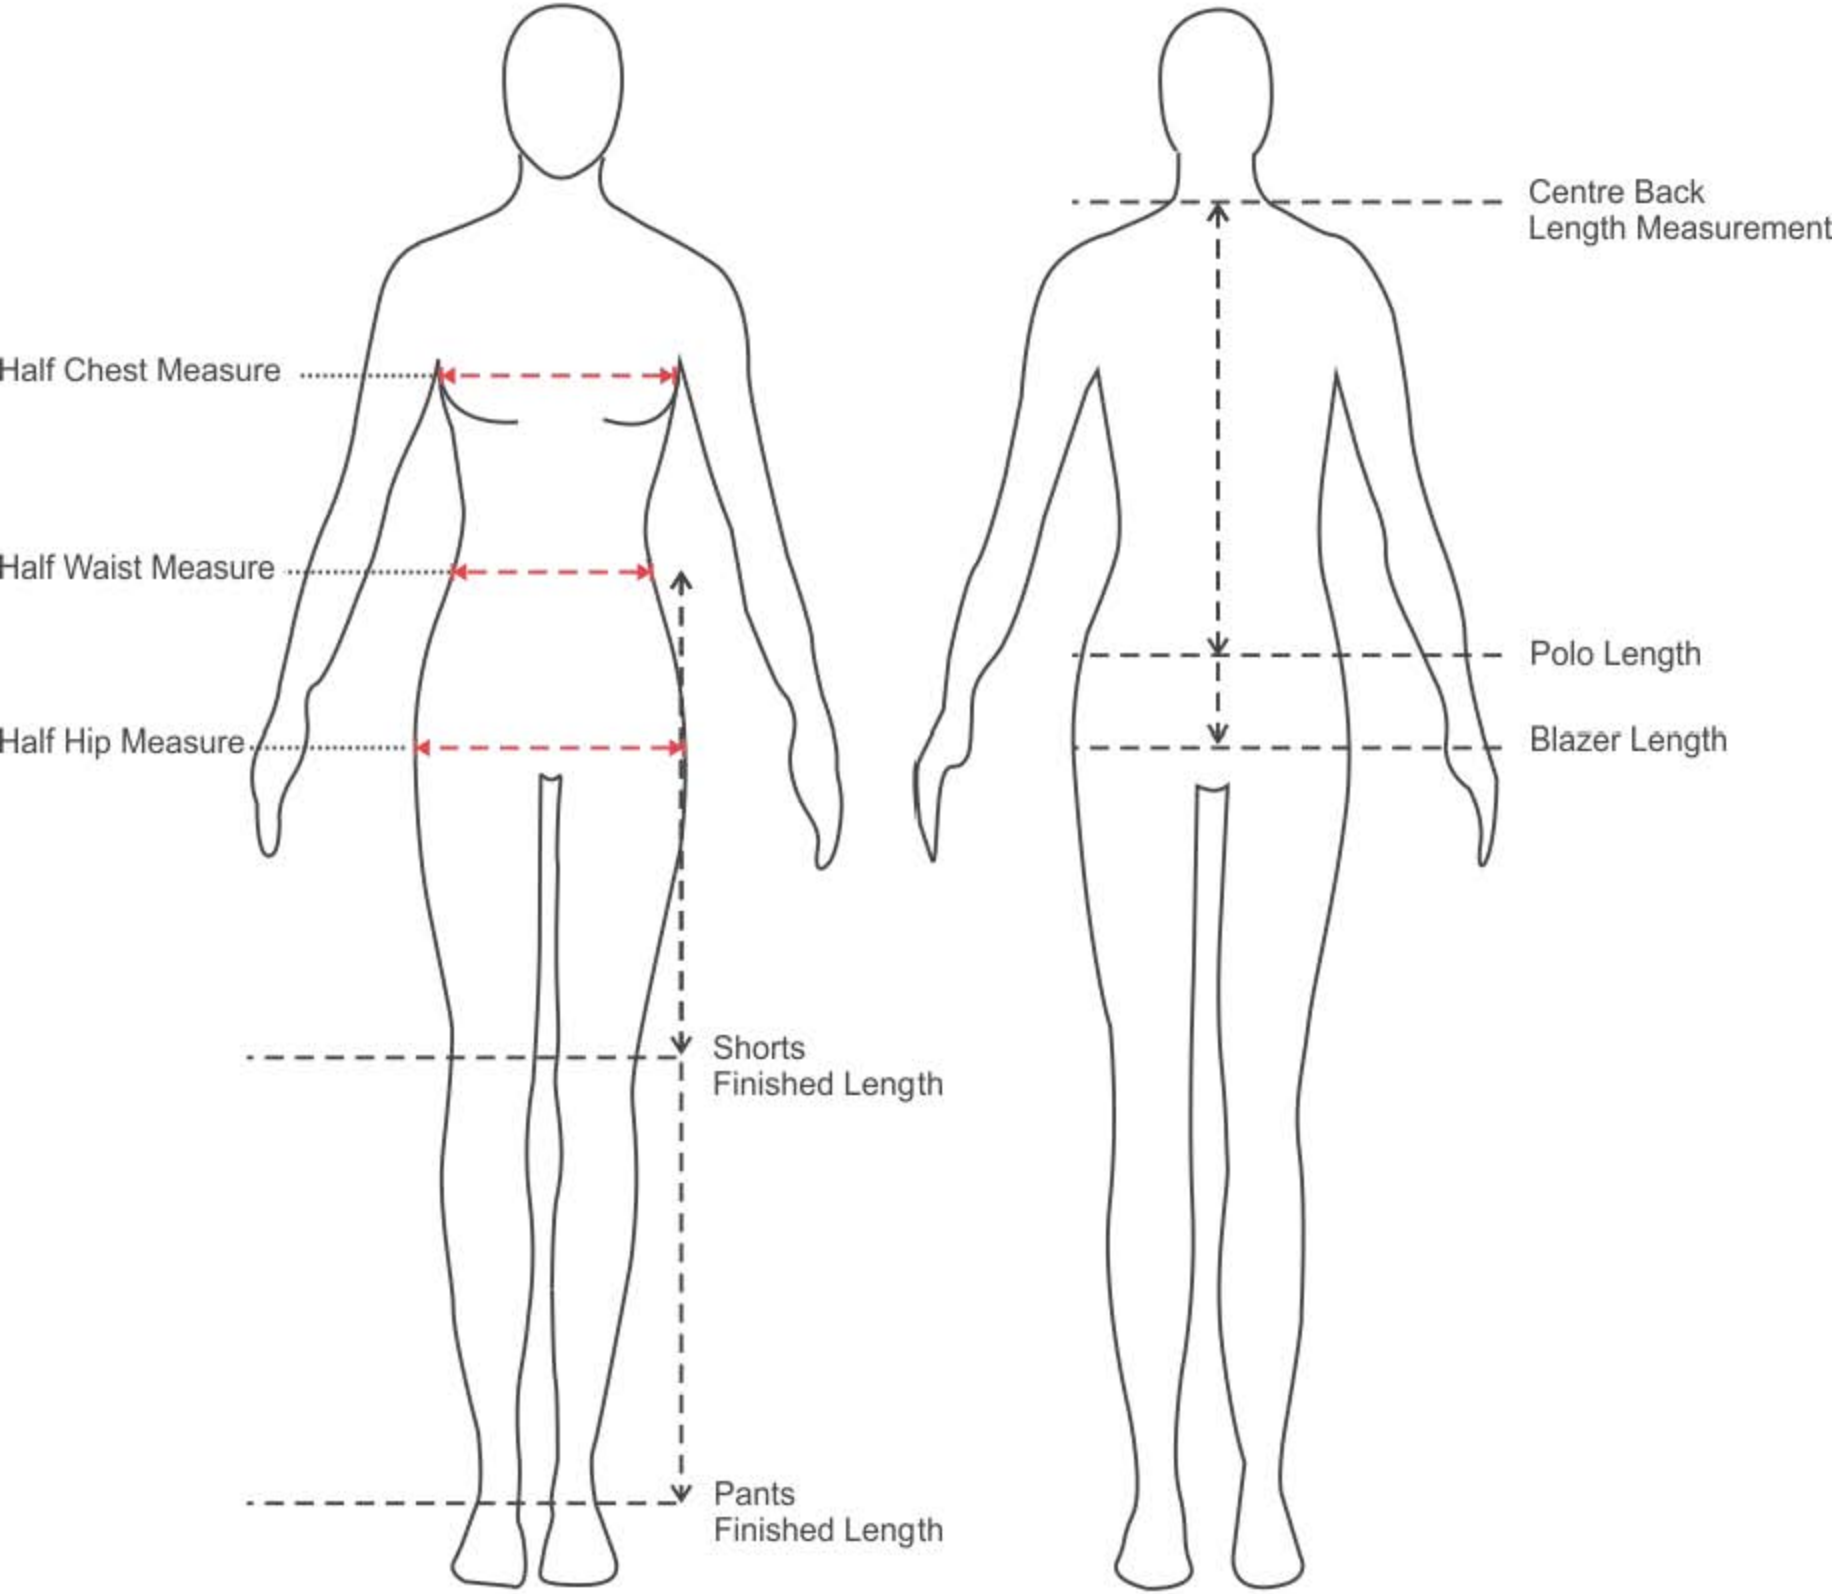

Devon Clothing

How to Measure to fit your Uniform

FRONT

BACK

SIZE GUIDE

The following guide as been put together to assist you select the right size.
 Please be aware that these measurements are the garment measurements - not the size of your child.
 PLEASE NOTE: ALL MEASUREMENTS ARE HALF MEASUREMENTS UNLESS OTHERWISE STATED.

BOYS BAGGY SHORTS	SIZE	12	14	16	18/S	20/M	22/L	24/XL	26/2XL	28/3XL		
	1/2 WAIST - relaxed	30	31.5	33	35	37	39	41.5				
	LENGTH	53.5	55	56.5	58	59.5	61	62.5				
BOYS BAGGY TROUSERS	SIZE			12	14	16	18/S/82	20/M/87	22/L/92	24/XL/97	26/2XL/102	28/3XL/107
	1/2 WAIST			30	31.5	33	35	37	39	41.5	44	46
	OUTSIDE LENGTH			98	103	104	106.5	109	110.5	112	113.5	115
GIRLS SHORTS	SIZE	8	10	12	14	16	18	20				
	1/2 WAIST	35	37.5	40	42.5	45	47.5	50				
	OUTSIDE LENGTH	37	38	39	40	41	42	43				
GIRLS PANTS	SIZE	8A	10A	12A	14A	16A	18A	20A				
	1/2 WAIST	36	38.5	41	43.5	46	48.5	51				
	OUTSIDE LENGTH	93	96	98	100	102	104	105				
DRESSES	SIZE - ADULT	8	10	12	14	16	18	20				
	1/2 CHEST	45	47.5	50	52.5	55	57.5	60				
	WAIST	41	43.5	46	48.5	51	53.5	56				
	LENGTH - cm	97	104	105	107	109	119	120				
SKIRTS	SIZE	8	10	12	14	16	18	20	22			
	WAIST	35	37.5	40	42.5	45	47.5	50	52.5			
	LENGTH	75	75	75	75	75	75	75	75			
SPORT SHORT	SIZE			12	14	XS	S	M	L	XL		
	1/2 WAIST - relaxed			29	32	35	37.5	40	42.5	45		
POLO	SIZE			12	14	S	M	L	XL	2XL	3XL	
	1/2 CHEST			46	48.5	51	54	57	61	65	69	
	LENGTH			66	70	73	76	80	82	84	86	
HOODED WINDCHEATER	SIZE			12	14	S	M	L	XL	2XL	3XL	
	1/2 CHEST			49	51.5	54	57.5	61	64.5	68	71.5	
	LENGTH			62	66	70	73	76	79	82	87	
JUMPERS	SIZE			12	14	S	M	L	XL	2XL	3XL	
	1/2 CHEST			89	94	99	104	109	114	119		
	LENGTH			61	63	65	68	71	71	74		
MICROFIBRE SHORT	SIZE	10	12	14	16	S	M	L	XL	2XL	3XL	
	1/2 WAIST	32	34	36	38	34	36.5	39	41.5	44	46.5	
	OUTSIDE LEG LENGTH	32	34	36	38	44	45	46	47	48	49	
SPORTS SHORT LADIES	SIZE	8a	10a	12a	14a	16a	18a	20a				
	1/2 WAIST	20.5	26.5	28	29.0	31.5	34	36				
	OUTSIDE LEG LENGTH	33	34	35	36	37	38	39				